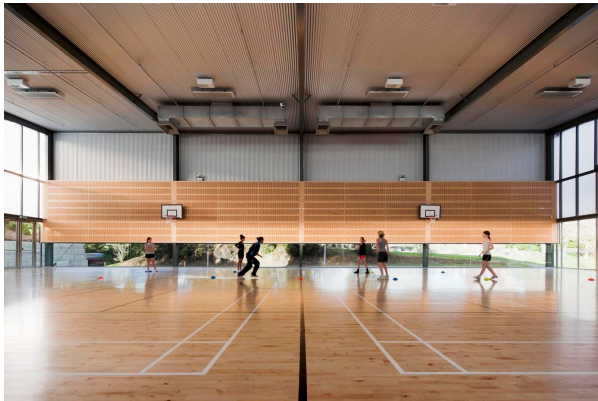

The gym has a sprung wooden floor the size of a full basketball court. There are markings for netball, badminton and volleyball on the floor.

Basketball hoops at each end can be raised and lowered. Posts are available for netball, badminton and volleyball - nets to be supplied by hirer.